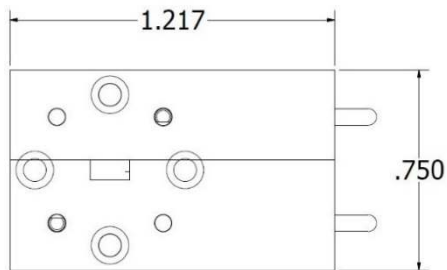

Model: YC148-61

| Specifications | |
|--------------------------|-------|
| Flange | WR-15 |
| Frequency (GHz) | 58-64 |
| Insertion Loss (dB, typ) | 0.4 |
| Insertion Loss (dB, max) | 0.6 |
| Isolation (dB, min) | 20 |
| VSWR (max) | 1.3:1 |