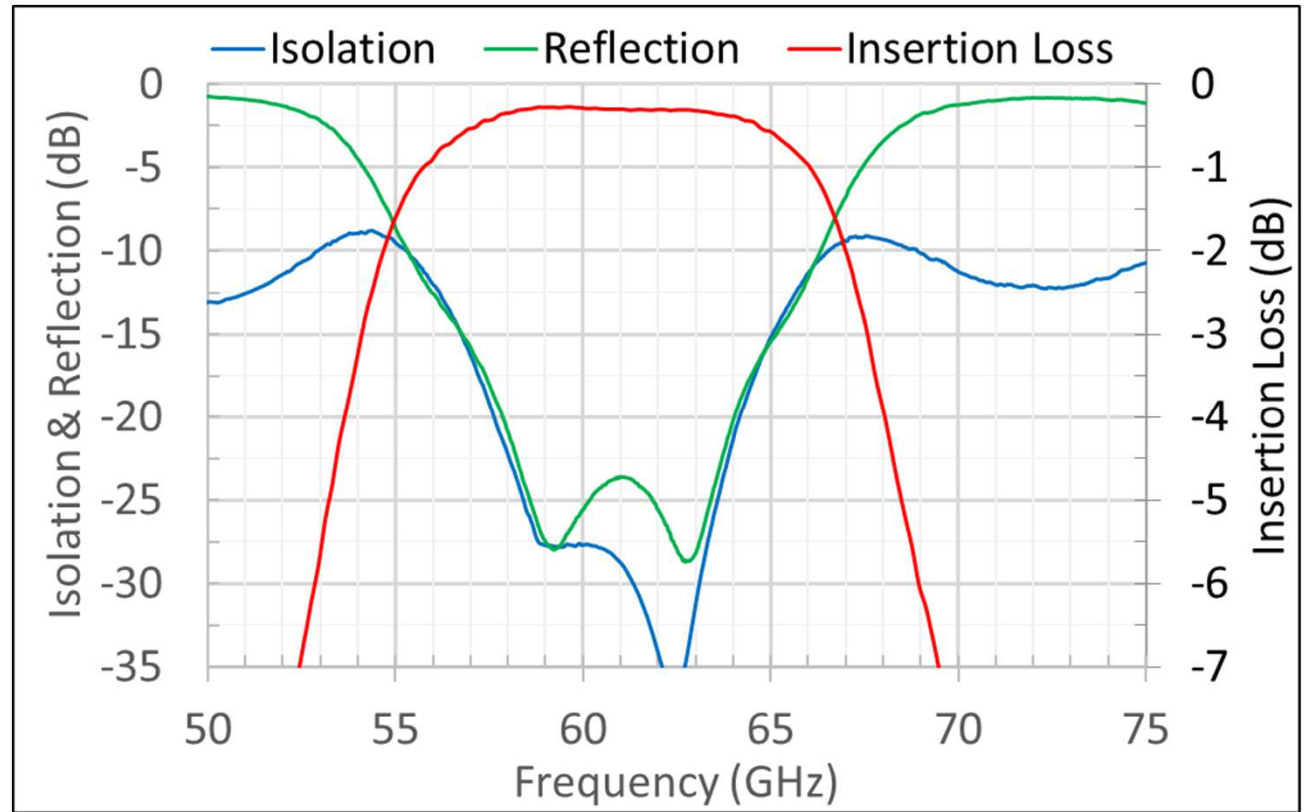

Model: YC148-61

| Specifications | |
|--------------------------|-------|
| Flange | WR-15 |
| Frequency (GHz) | 58-64 |
| Insertion Loss (dB, typ) | 0.4 |
| Insertion Loss (dB, max) | 0.6 |
| Isolation (dB, min) | 20 |
| VSWR (max) | 1.3:1 |