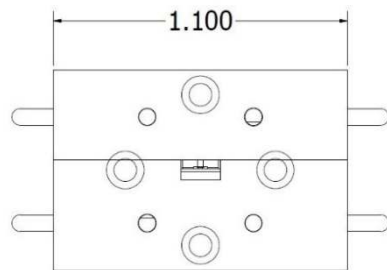

Model: YC148-61

| Specifications | |
|--------------------------|-------|
| Flange | WR-15 |
| Frequency (GHz) | 58-64 |
| Insertion Loss (dB, typ) | 0.4 |
| Insertion Loss (dB, max) | 0.6 |
| Isolation (dB, min) | 20 |
| VSWR (max) | 1.3:1 |